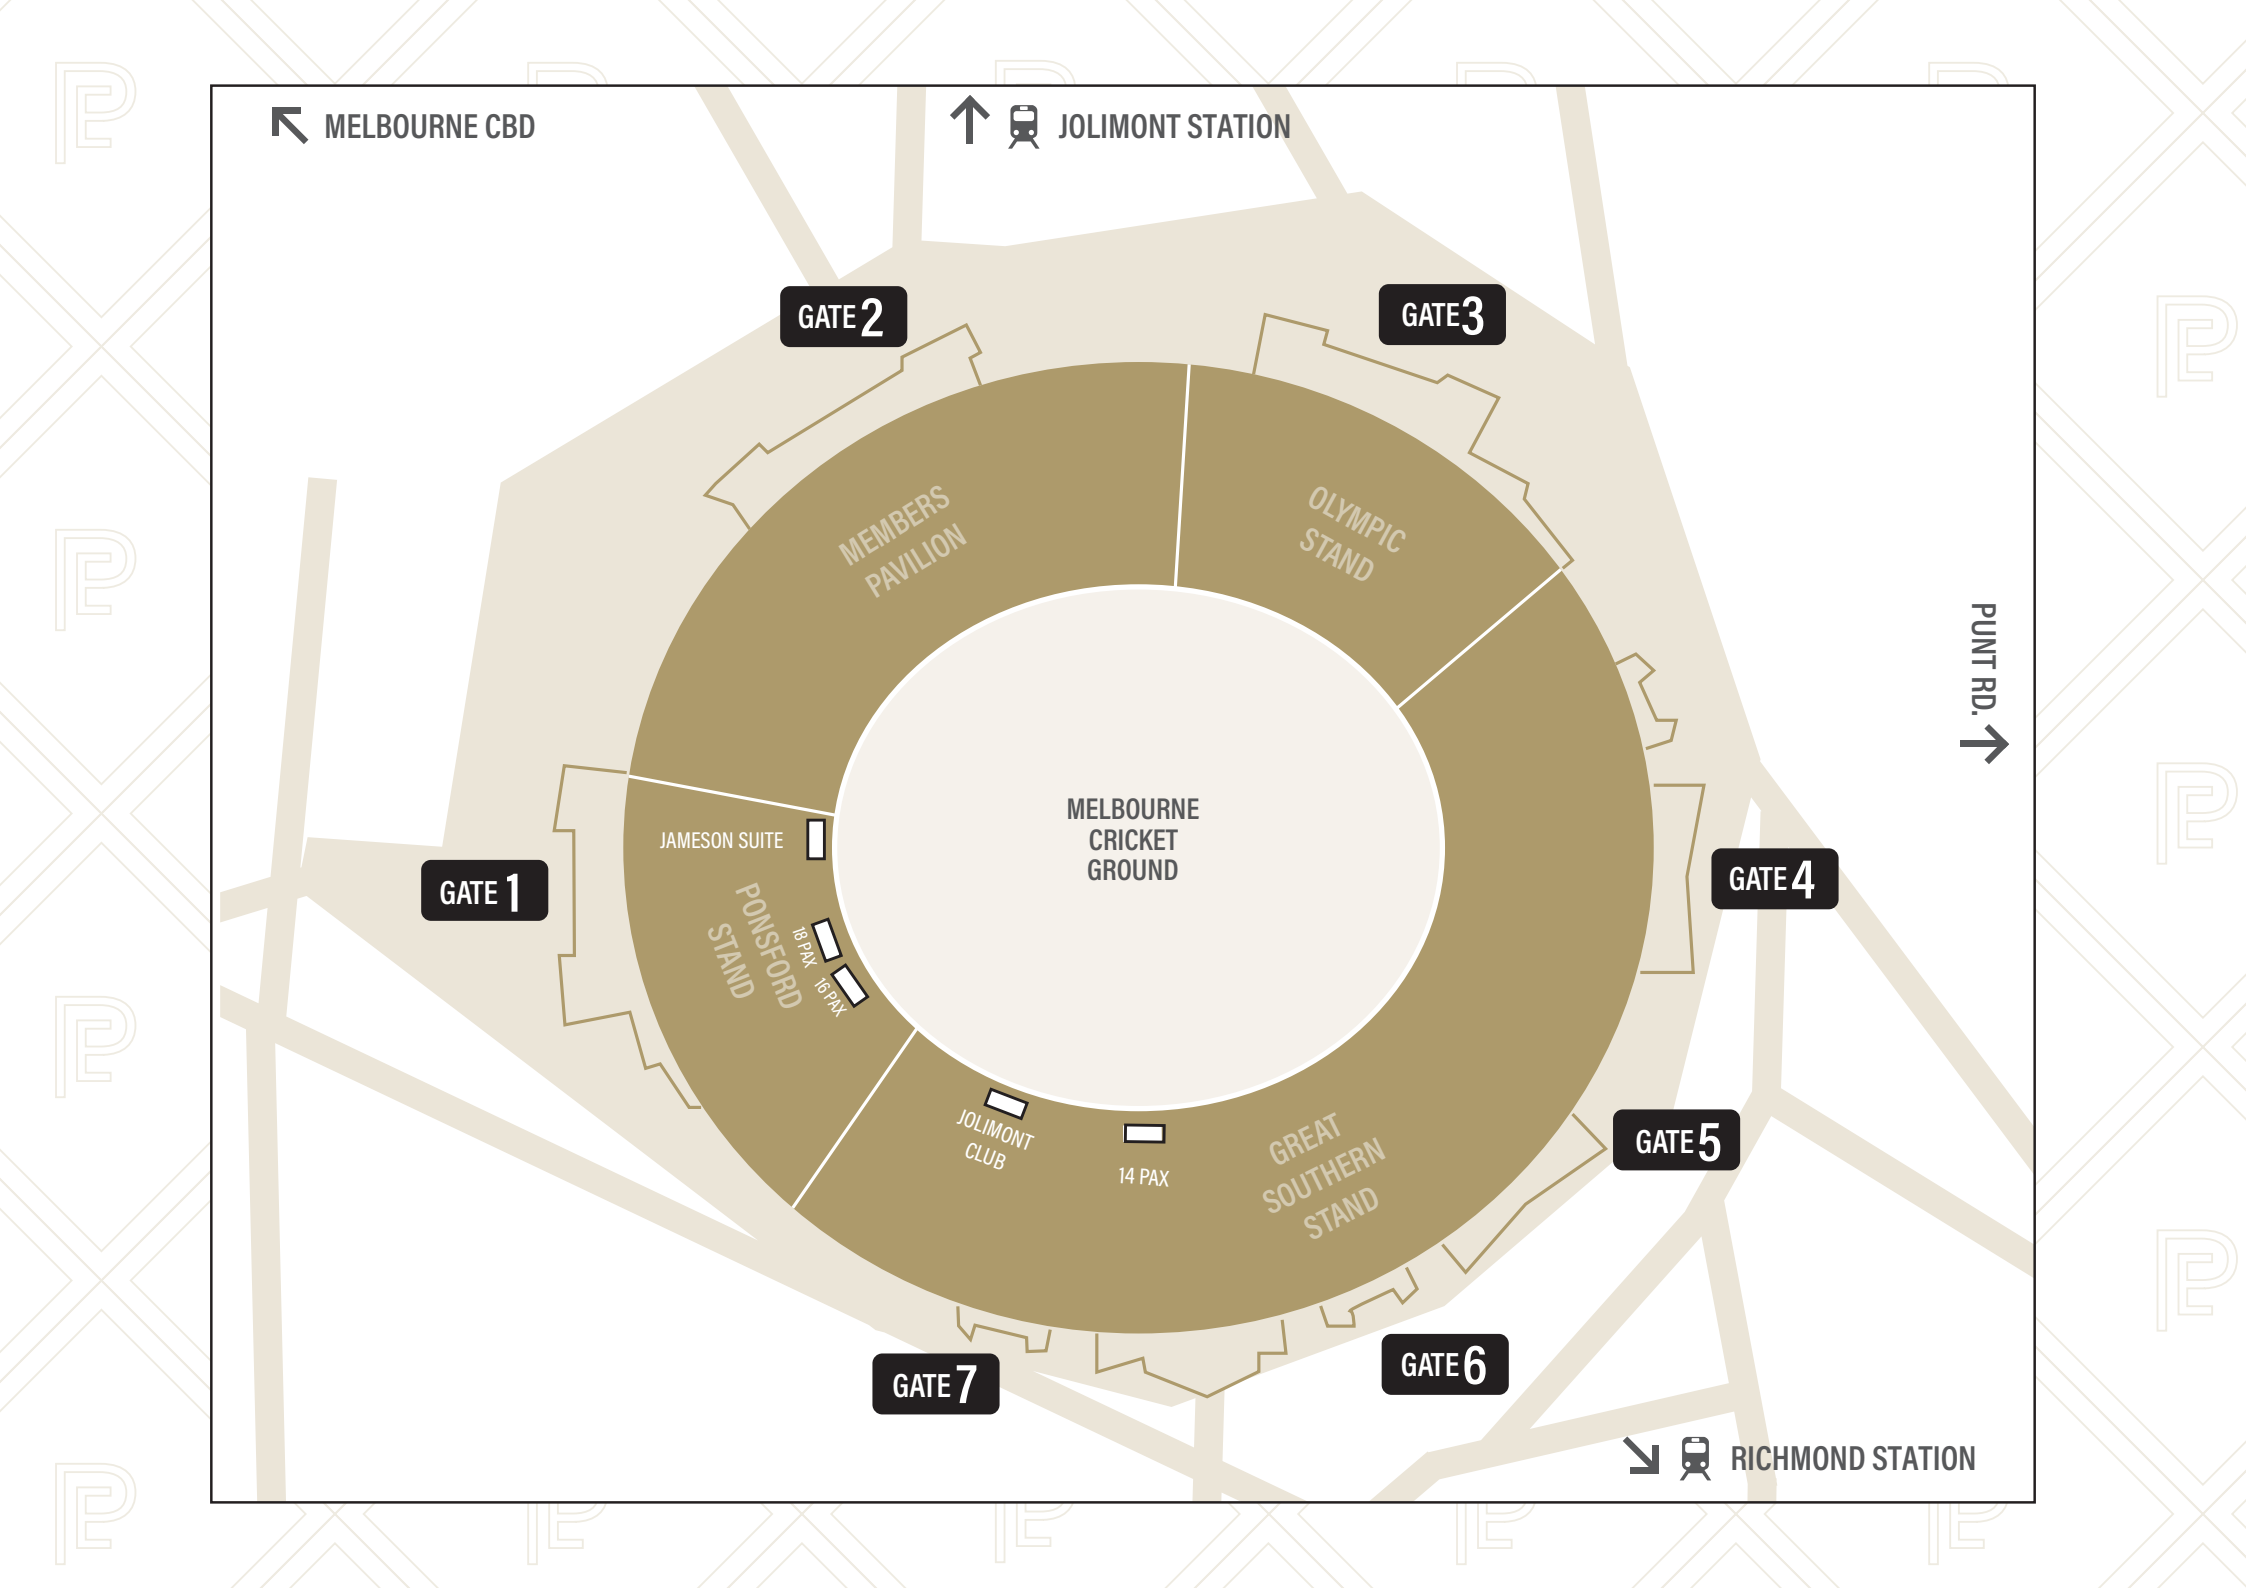

MELBOURNE CBD

JOLIMONT STATION

GATE 2

GATE 3

MEMBERS PAVILION

OLYMPIC STAND

MELBOURNE CRICKET GROUND

PUNNT RD.

GATE 1

JAMESON SUITE

GATE 4

PONSFORD STAND
16 PAX 16 PAX

GATE 5

JOLIMONT CLUB

14 PAX

GREAT SOUTHERN STAND

GATE 7

GATE 6

RICHMOND STATION